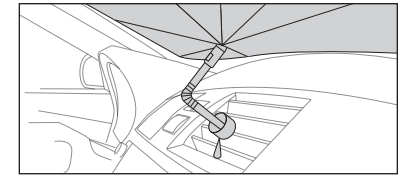

WINDSHIELD SUNSHADE

MAKE YOUR LIFE SIMPLE

Specifications

Product Name	Windshield Sunshade
Model	CTDZ17
Applicable Place	Car
Applicable Models	Hatchback, Sedan, Compact Car, SUV, Commercial Vehicle, etc.
Package List	Windshield Sunshade x1, Leather Case x1, User manual x1

The parameters above are derived from the laboratory of VICSEED. The actual parameters may differ from product to product or other factors. All images shown here are for reference only.

Overview

- ① Tie
- ② Lanyard
- ③ Switch
- ④ Handle
- ⑤ Umbrella Cloth
- ⑥ Umbrella Stand
- ⑦ Leather Storage Bag

Instructions

1. Hold the handle with one hand and the switch with the other hand and push it up.

2. Put the sunshade notch upward, through the rear view mirror, then stick the Velcro on the tie to the other side to fix the upper edge of the sunshade.

3. Put the lower edge against the bottom of the front windshield, open the built-in car sunshade, then the installation is completed.

4. According to your needs, you can bend the handle downwards and clamp the inclined surface of the center console to fix it.

5. After use, restore the flexible handle to its original shape. Hold the handle with one hand and press the switch with the other hand, and the umbrella surface will automatically rebound.

6. Smooth the umbrella cloth and fasten it with a tie, put it in a leather case, and you can store it.

Attentions