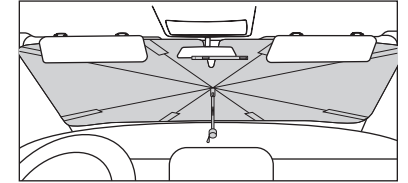

3. Put the lower edge against the bottom of the front windshield, open the built-in car sunshade, then the installation is completed.

4. According to your needs, you can bend the handle downwards and clamp the inclined surface of the center console to fix it.