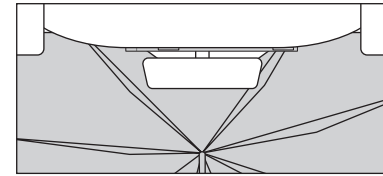

The parameters above are derived from the laboratory of VICSEED. The actual parameters may differ from product to product or other factors. All images shown here are for reference only.

Overview

- ① Tie
- ② Lanyard
- ③ Switch
- ④ Handle
- ⑤ Umbrella Cloth
- ⑥ Umbrella Stand
- ⑦ Leather Storage Bag

Instructions

1. Hold the handle with one hand and the switch with the other hand and push it up.

2. Put the sunshade notch upward, through the rear view mirror, then stick the Velcro on the tie to the other side to fix the upper edge of the sunshade.