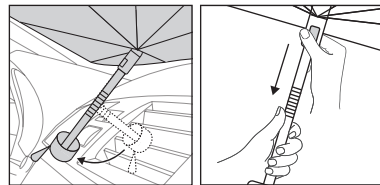

5. After use, restore the flexible handle to its original shape. Hold the handle with one hand and press the switch with the other hand, and the umbrella surface will automatically rebound.

6. Smooth the umbrella cloth and fasten it with a tie, put it in a leather case, and you can store it.