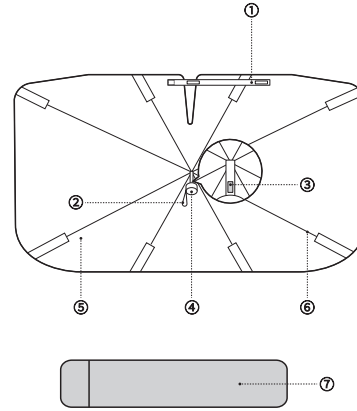

The parameters above are derived from the laboratory of VICSEED. The actual parameters may differ from product to product or other factors. All images shown here are for reference only.

Overview

- ① Tie
- ② Lanyard
- ③ Switch
- ④ Handle
- ⑤ Umbrella Cloth
- ⑥ Umbrella Stand
- ⑦ Leather Storage Bag

Instructions

1. Hold the handle with one hand and the switch with the other hand and push it up.

2. Put the sunshade notch upward, through the rear view mirror, then stick the Velcro on the tie to the other side to fix the upper edge of the sunshade.