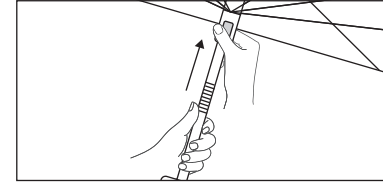

The parameters above are derived from the laboratory of VICSEED. The actual parameters may differ from product to product or other factors. All images shown here are for reference only.

Overview

- ① Tie
- ② Lanyard
- ③ Switch
- ④ Handle
- ⑤ Umbrella Cloth
- ⑥ Umbrella Stand
- ⑦ Leather Storage Bag

Instructions

1. Hold the handle with one hand and the switch with the other hand and push it up.

2. Put the sunshade notch upward, through the rear view mirror, then stick the Velcro on the tie to the other side to fix the upper edge of the sunshade.